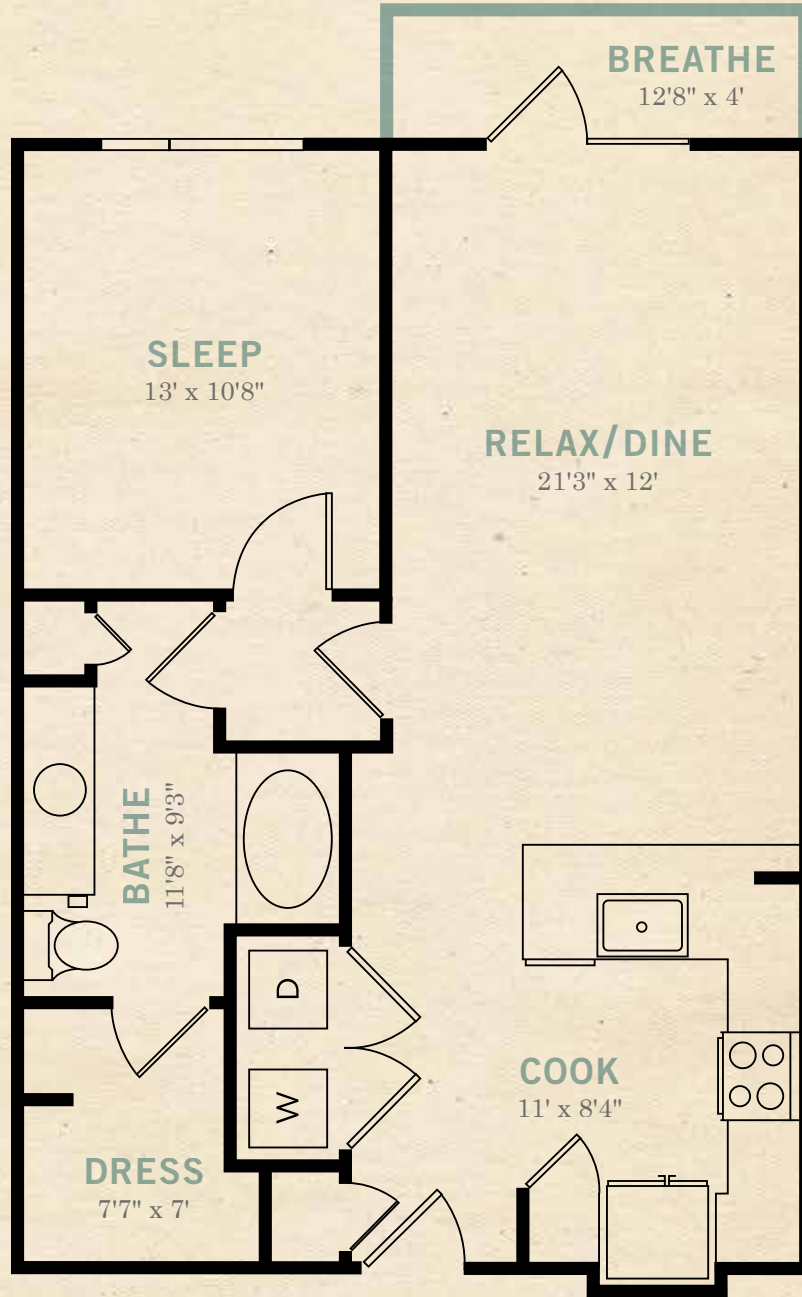

ALEXAN
RIVEREDGE

1 BR, 1 BA

INTERIOR - 794 S.F.

UNIT PLAN

A6

FINISHES OPTION 1

FINISHES OPTION 2

\$ RENT/MO
\$ DEPOSIT